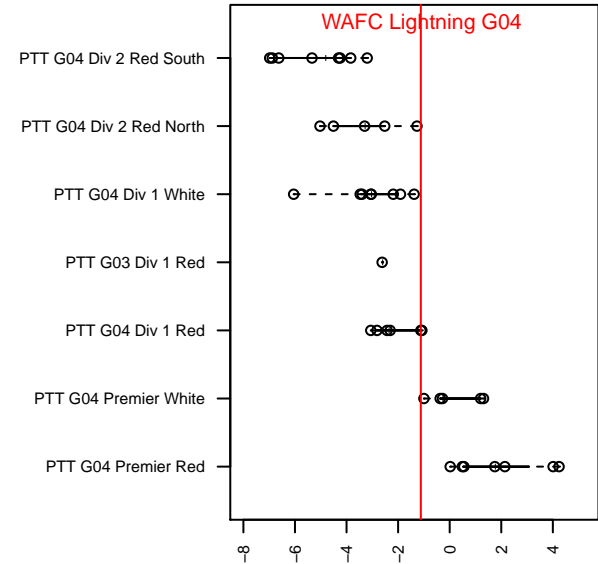

# WAFC Lightning G04

Woodburn, OR  
 G04 total strength=1242  
 attack=6 defense=3.57  
 fall league = PTT G04 Div 1 Red

alt names used:  
 WAFC 04G Lightning  
 WAFC 04G Lightning  
 WAFC LIGHTNING  
 WOODBURN ATHLETIC FUTBOL LIGHTNING

Venues played:  
 2017 PCU Summer Classic Silver  
 2017 Nike Crossfire Challenge Silver Group U1  
 2017 PTT G04 Division 1 Red  
 2017 OYS PTT Presidents Cup G04

**WAFC Lightning G04**  
 Dots are actual minus expected GF (blue circles) and GA (red triangles).  
 Blue line is smoothed change in attack strength. Red is smoothed change in defense strength.

**attack and defense variance (black dot)  
relative to other teams  
and top 10 in region**

**attack and defense rating  
relative to others at age  
and all opponents in last 13 months**

**Performance relative to 13 month average**