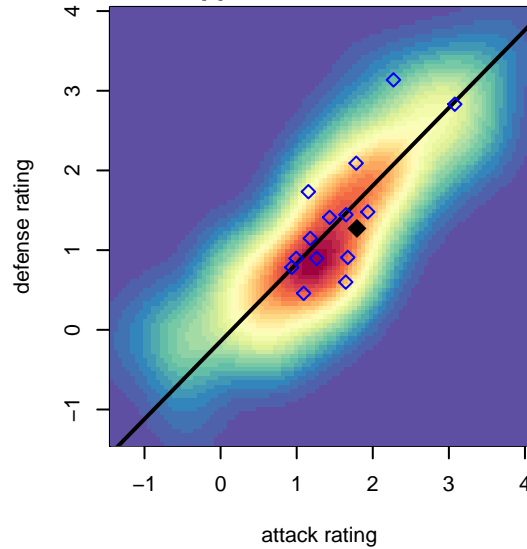

# WAFC Lightning G04

Woodburn, OR  
 G04 total strength=1242  
 attack=6 defense=3.57  
 fall league = PTT G04 Div 1 Red

alt names used:  
 WAFC 04G Lightning  
 WAFC 04G Lightning  
 WAFC LIGHTNING  
 WOODBURN ATHLETIC FUTBOL LIGHTNING

Venues played:  
 2017 PCU Summer Classic Silver  
 2017 Nike Crossfire Challenge Silver Group U1  
 2017 PTT G04 Division 1 Red  
 2017 OYS PTT Presidents Cup G04

**WAFC Lightning G04**  
 Dots are actual minus expected GF (blue circles) and GA (red triangles).  
 Blue line is smoothed change in attack strength. Red is smoothed change in defense strength.

**attack and defense variance (black dot)  
relative to other teams  
and top 10 in region**

**attack and defense rating  
relative to others at age  
and all opponents in last 13 months**

**Performance relative to 13 month average**