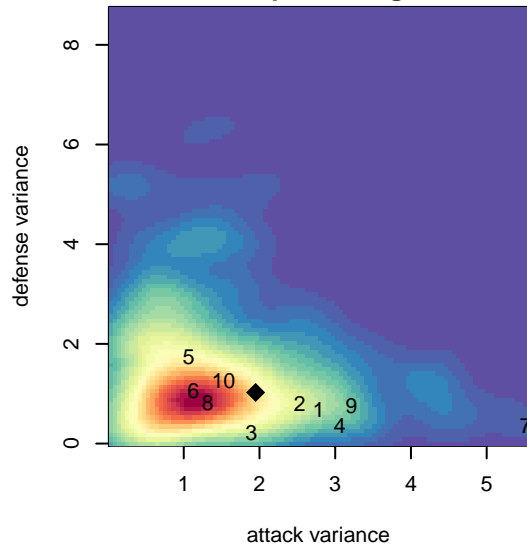

# WAFC Lightning G04

Woodburn, OR  
 G04 total strength=1242  
 attack=6 defense=3.57  
 fall league = PTT G04 Div 1 Red

alt names used:  
 WAFC 04G Lightning  
 WAFC 04G Lightning  
 WAFC LIGHTNING  
 WOODBURN ATHLETIC FUTBOL LIGHTNING

Venues played:  
 2017 PCU Summer Classic Silver  
 2017 Nike Crossfire Challenge Silver Group U1  
 2017 PTT G04 Division 1 Red  
 2017 OYS PTT Presidents Cup G04

**WAFC Lightning G04**  
 Dots are actual minus expected GF (blue circles) and GA (red triangles).  
 Blue line is smoothed change in attack strength. Red is smoothed change in defense strength.

**attack and defense variance (black dot)  
relative to other teams  
and top 10 in region**

**attack and defense rating  
relative to others at age  
and all opponents in last 13 months**

**Performance relative to 13 month average**